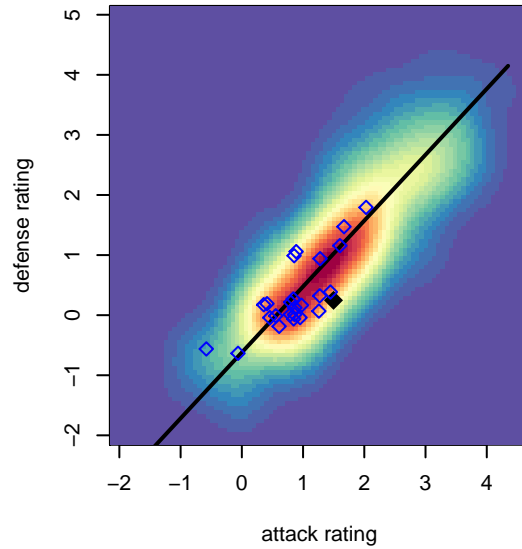

Seattle United NE Blue B03

Seattle United Regional
 Seattle, WA
 B03 total strength=1052
 attack=4.47 defense=1.28
 fall league = NPSL Div 3 (03) U14
 spr league = Spr NPSL (03) Div 1 U14

alt names used:
 Seattle United NE B03 Blue
 SU NE Blue [B03]
 Seattle United NE B03 Blue
 Seattle United NE B03 Blue
 Seattle United NE B03 Blue

Venues played:
 2016 Xtreme Cup BU14 Silver
 2016 Sky River BU14
 2016 NPSL Division 3 (03) U14
 2016 Founders Cup B03 Div A
 2016 Spr NPSL (03) Division 1 U14

Seattle United NE Blue B03
 Dots are actual minus expected GF (blue circles) and GA (red triangles).
 Blue line is smoothed change in attack strength. Red is smoothed change in defense strength.

**attack and defense variance (black dot)
relative to other teams
and top 10 in region**

**attack and defense rating
relative to others at age
and all opponents in last 13 months**

Performance relative to 13 month average