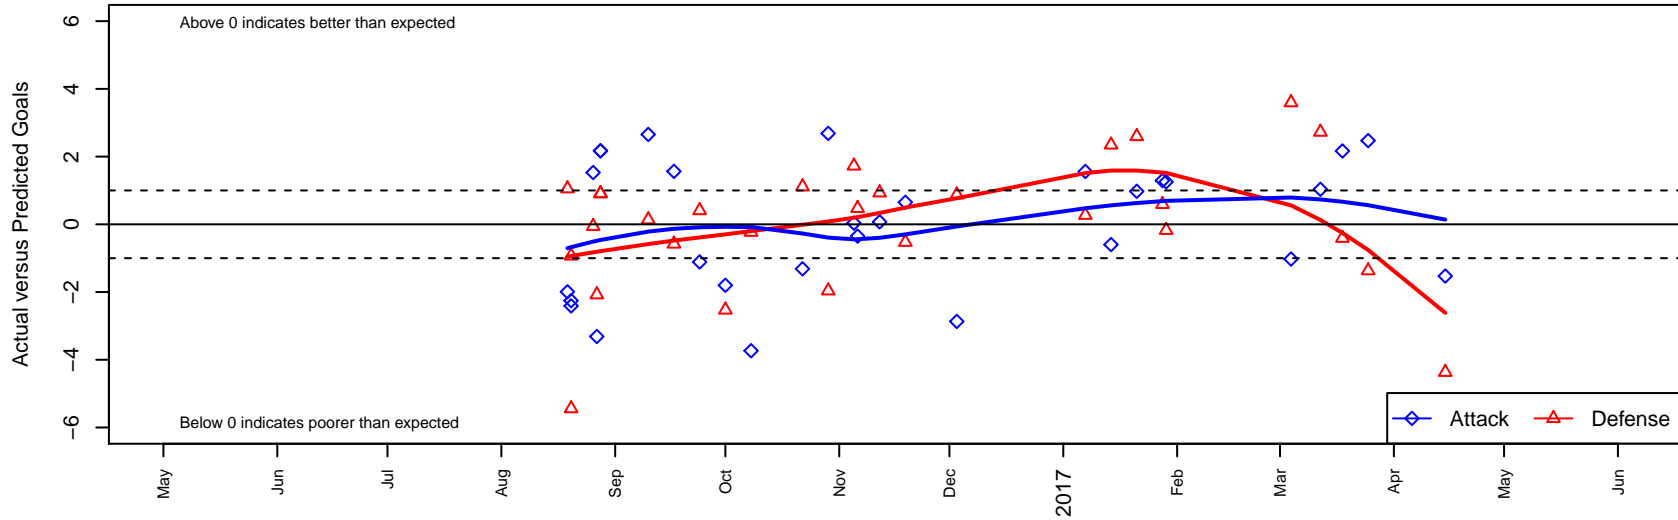

Seattle United NE Blue B03

Seattle United Regional
 Seattle, WA
 B03 total strength=1052
 attack=4.47 defense=1.28
 fall league = NPSL Div 3 (03) U14
 spr league = Spr NPSL (03) Div 1 U14

alt names used:
 Seattle United NE B03 Blue
 SU NE Blue [B03]
 Seattle United NE B03 Blue
 Seattle United NE B03 Blue
 Seattle United NE B03 Blue

Venues played:
 2016 Xtreme Cup BU14 Silver
 2016 Sky River BU14
 2016 NPSL Division 3 (03) U14
 2016 Founders Cup B03 Div A
 2016 Spr NPSL (03) Division 1 U14

Seattle United NE Blue B03
 Dots are actual minus expected GF (blue circles) and GA (red triangles).
 Blue line is smoothed change in attack strength. Red is smoothed change in defense strength.

**attack and defense variance (black dot)
relative to other teams
and top 10 in region**

**attack and defense rating
relative to others at age
and all opponents in last 13 months**

Performance relative to 13 month average