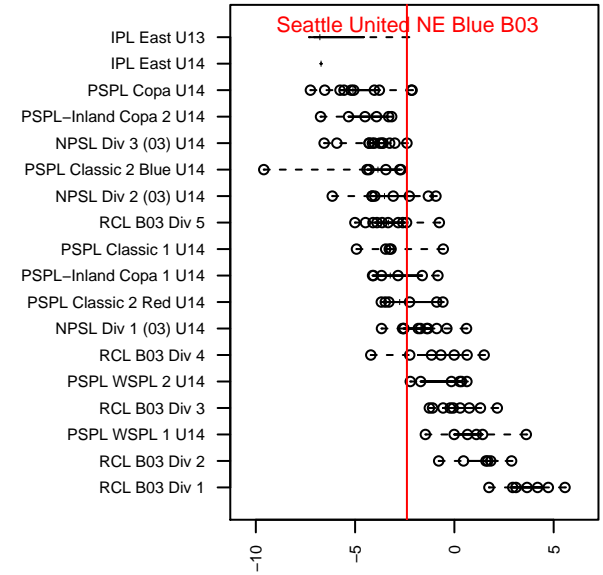

Seattle United NE Blue B03

Seattle United Regional
 Seattle, WA
 B03 total strength=1052
 attack=4.47 defense=1.28
 fall league = NPSL Div 3 (03) U14
 spr league = Spr NPSL (03) Div 1 U14

alt names used:
 Seattle United NE B03 Blue
 SU NE Blue [B03]
 Seattle United NE B03 Blue
 Seattle United NE B03 Blue
 Seattle United NE B03 Blue

Venues played:
 2016 Xtreme Cup BU14 Silver
 2016 Sky River BU14
 2016 NPSL Division 3 (03) U14
 2016 Founders Cup B03 Div A
 2016 Spr NPSL (03) Division 1 U14

Seattle United NE Blue B03
 Dots are actual minus expected GF (blue circles) and GA (red triangles).
 Blue line is smoothed change in attack strength. Red is smoothed change in defense strength.

**attack and defense variance (black dot)
relative to other teams
and top 10 in region**

**attack and defense rating
relative to others at age
and all opponents in last 13 months**

Performance relative to 13 month average