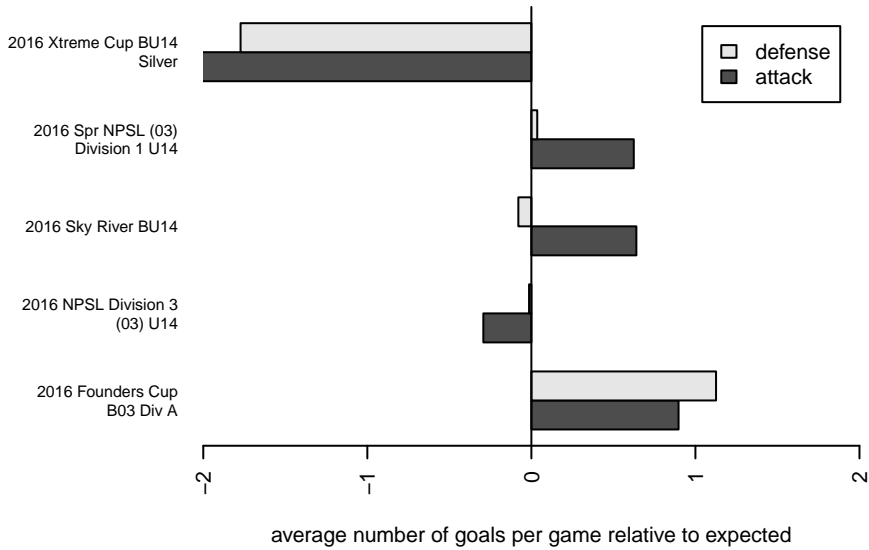

Seattle United NE Blue B03

Seattle United Regional
 Seattle, WA
 B03 total strength=1052
 attack=4.47 defense=1.28
 fall league = NPSL Div 3 (03) U14
 spr league = Spr NPSL (03) Div 1 U14

alt names used:
 Seattle United NE B03 Blue
 SU NE Blue [B03]
 Seattle United NE B03 Blue
 Seattle United NE B03 Blue
 Seattle United NE B03 Blue

Venues played:
 2016 Xtreme Cup BU14 Silver
 2016 Sky River BU14
 2016 NPSL Division 3 (03) U14
 2016 Founders Cup B03 Div A
 2016 Spr NPSL (03) Division 1 U14

Seattle United NE Blue B03
 Dots are actual minus expected GF (blue circles) and GA (red triangles).
 Blue line is smoothed change in attack strength. Red is smoothed change in defense strength.

**attack and defense variance (black dot)
relative to other teams
and top 10 in region**

**attack and defense rating
relative to others at age
and all opponents in last 13 months**

Performance relative to 13 month average