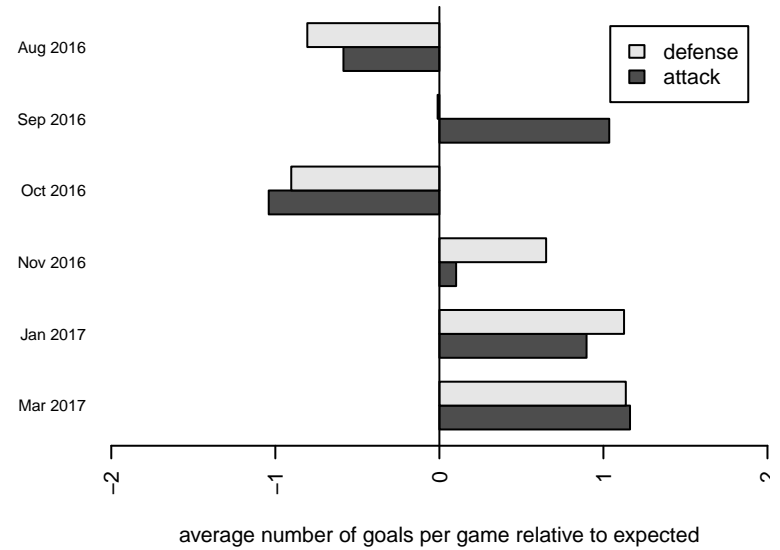

Performance relative to 13 month average